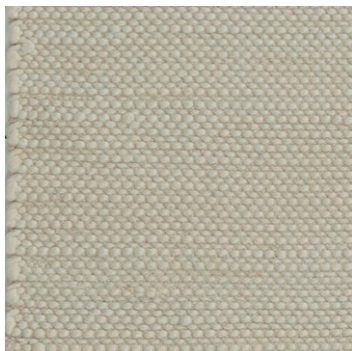

Grampian

Grampian

Pile Composition: 100% Wool

Pile Height: 10mm

Technique: Hand-Woven

Origin: India

Mountain Grey

Autumn Leaves

Blossom

160/230
200/300
250/350

Snowfield

Ebony

Sandstone

160/230
200/300
250/350

Garden Flowers

120/180
160/230
200/300
250/350