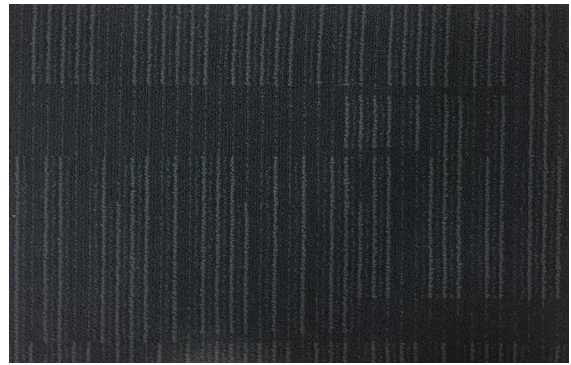

SMOKE & COBALT

ANTIQUE